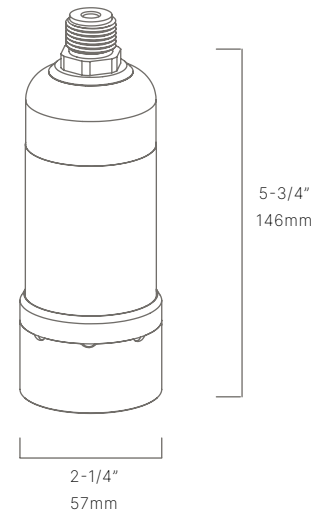

AURORALIGHT

PROJECT: _____

SKU #: _____

TYPE: _____

MARINER

RPD016359-0000

The Mariner downlight is the longest production luminaire in our product line. Continual upgrades over its lifetime since 1996 ensure the Mariner is always at the top of its game.

- Hermetically Sealed Assembly
- Thermally regulated for peak performance
- Solid brass and copper construction
- Ideal for trees, patios and architectural features

CONFIGURATOR:

RPD016359-0000	FINISH
( ) = Most common configuration	☐
	(NAT) Natural Brass
	(BLP) Bronze Living Patina
	(BLPX) Extra Dark BLP
	(NI) Nickel PVD

AVAILABLE FINISHES:

FIXTURE DIMENSIONS	D2-1/4" x H5-3/4"
LIGHT SOURCE	MR16 Base, Not Included
VOLTAGE	12V
TRANSFORMER	No, 12V AC/DC Transformer Required
MOUNT	Included 1/2" Thread
FINISH	Included Natural
MATERIAL	Brass & Copper
WIRE LENGTH	24"
LOCATION	Exterior Wet
CERTIFICATIONS	UL, IP66, IP67

*For complete warranty terms, please visit: www.auroralight.com/warranty/

P. 760.931.2910

O. 2742 Loker Ave. W Carlsbad CA 92010

W. www.auroralight.com

MADE IN USA
WITH DOMESTIC & IMPORTED MATERIALS