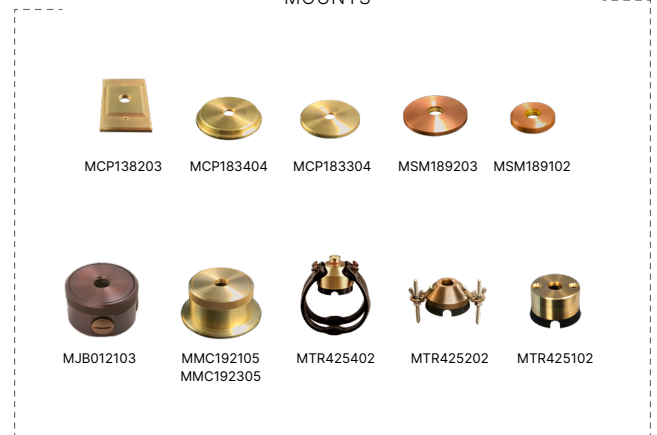

AURORALIGHT

PROJECT: _____

SKU #: _____

TYPE: _____

ADD-ONS

MOUNTS

MJB012103	Surface Mount J-Box
MSM189102	2" Surface Mount
MSM189203	3" Surface Mount
MCP183203	3-1/2" Cover Plate
MCP183304	4" Cover Plate
MCP183404	4-1/2" Cover Plate
MMC192105	4-1/2" Mount Canopy
MMC192305	4-1/2" Power Canopy
MTR425402	36" Heavy Duty Tree Strap
MTR425102	Screw-in Tree Mount
MTR425202	Bolt-on Tree Mount

*For complete details, please visit auroralight.com/mounts/

MOUNTS

P. 760.931.2910

O. 2742 Loker Ave. W Carlsbad CA 92010

W. www.auroralight.com

MADE IN USA
WITH DOMESTIC & IMPORTED MATERIALS